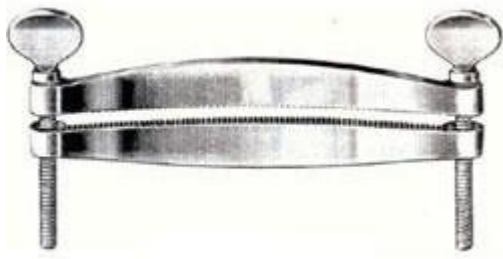

Stainless steel  
24 cm, 9<sup>1</sup>/<sub>2</sub>"

**Sheep Shear**

SSV-22-3204

Stainless steel  
Large Size 14"

**Hoof Shears**

SSV-22-3205

Curved on flat scissors  
For Sheep, 8"

**Torsion Fork**

SSV-22-3206

With Fixation bar stainless steel  
For Sheep, 8"

**Instruments For Dog Care**

SSV-22-3301

Ear clamps for dog, straight of light metal  
11.5 cm, 4½", 15.5cm, 6¼"

**Instruments For Dog Care**

SSV-22-3302