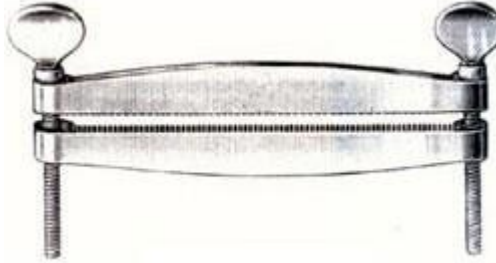

SSV-22-3206

With Fixation bar stainless steel  
For Sheep, 8"

**Instruments For Dog Care**

SSV-22-3301

Ear clamps for dog, straight of light metal  
11.5 cm, 4½", 15.5cm, 6¼"

**Instruments For Dog Care**

SSV-22-3302